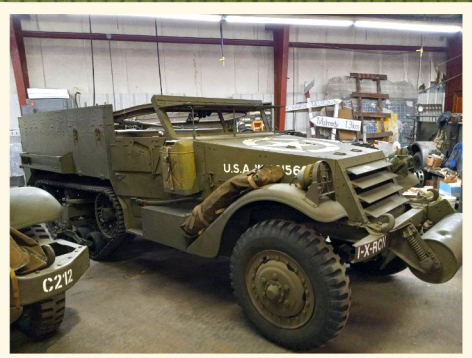

★
THE
THRESHER
SHOW

STEAM ENGINES ARE ONLY THE BEGINNING.

SAVE THE DATE:
JULY 28-30 | BIRD CITY, KS

DAILY PARADES | LETTERPRESS PRINT SHOP | SHINGLE MILL | SOD HOUSE | COUNTRY SCHOOL HOUSE | ANTIQUE OBSERVATORY
 TRACTOR PULL | OLD COUNTRY CHURCH | HISTORICAL DISPLAYS | TRADITIONAL FARMING DEMONSTRATIONS | BLACKSMITH SHOP

★ ★ ★
 — Honoring —
US MILITARY

The 69th Annual Thresher Show is going to be one to remember. Experience rural life and farming from a hundred years ago with different events that celebrate our history on the plains. This year we are honoring the US military. We will be featuring many historic vehicles, field uniforms, a battle reenactment, and a veterans banquet. Be sure to stop by the biggest military showing in the area coming to you this summer.